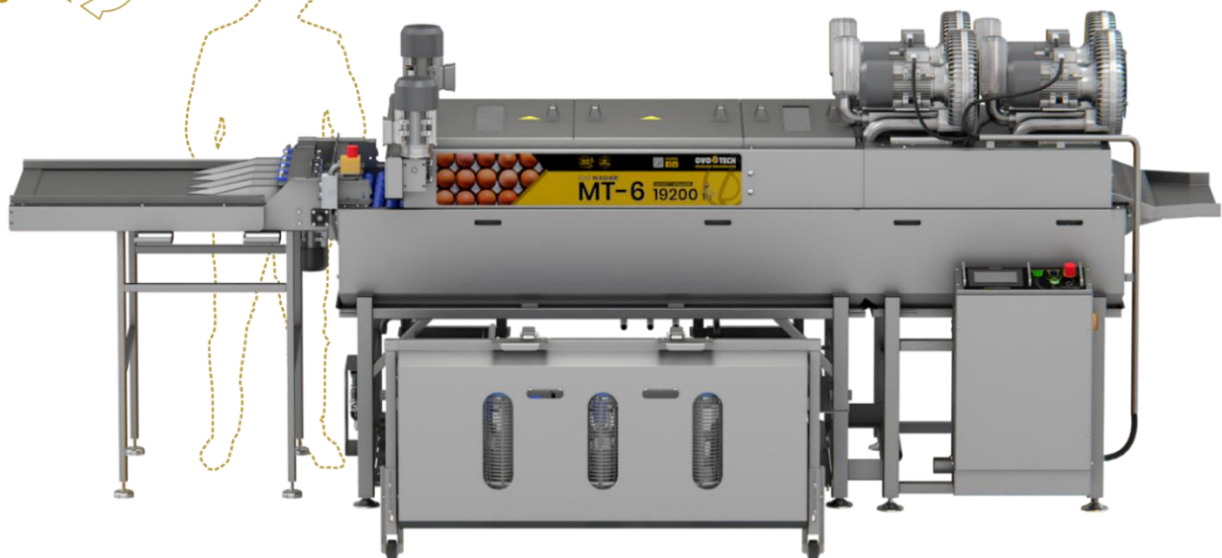

## MT-6 tunnel egg washer

## Description

**Capacity:** 19 200 eggs/hour

**Replaces:** 50 people

**Power supply:** 40-50 kW 400 V 3/N/PE 50/60 Hz

**Dimensions:** 4507x2000x1765 mm

**Minimal workspace:** 3000x6000 mm

**Compressed air:** n/a

**Weight:** 1000 kg

**Water:** water from client's installation

**Operated by:** 4 persons

**Drain:** required

**Compatibility:** VEL-30, UVC-6, RZ-6, UDTJ-150/500

The MT-6 washes the eggs in a 3D fashion thanks to the use of specially designed rotating brushes which clean all of the eggs' surfaces. This allows for an exceptional level of cleanliness. First, the eggs are fed into the machine with the use of an integrated belt feeder. There, thanks to the use of specially profiled rollers, the eggs are rotated along their axis, while specially designed brushes wash the eggs at every angle, which results in a 3D washing effect. After washing, the eggs are transported into a drying section, where they are dried by a stream of warm air. The machine is made out of stainless steel EN 1.4301 (AISI 304).

DATE  
20.01.2021  
PROJECT  
DOK-LAY-EN12.1

AUTHOR  
ML

4507

**MT-6 tunnel egg washer**

**Typical workplaces:** egg breaking facilities, bakeries, confectioneries, pasta making, companies

**Capacity:** 15200 eggs/hour