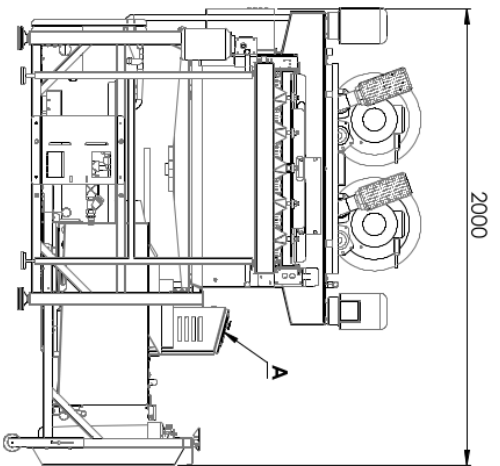

DATE
20.01.2021
PROJECT
DOK-LAY-EN12.1

AUTHOR
ML

4507

MT-6 tunnel egg washer

Capacity: 15200 eggs/hour

Power supply: 40-50 kW 400 V 3~/N/PE 50/60 Hz

Compressed air connection: N/A

Minimal workspace: 3000 x 6000 mm

Dimensions: 4507 x 2000 x 1765 mm

Operated by: 4 persons

Minimal wall clearance: the rear side - 600 mm

Additional information: Drainage access required

A	control panel
B1/B2/B3	connection: electrical/water/air
C	eggs input
D	eggs outlet
E	egg yolks outlet
F	egg white outlet
G	egg white outlet

OVO TECH

EGG PROCESSING MACHINES

All rights reserved
The design and technical specifications
is the sole property of OVO-TECH.
Any use of this product, including
reproduction, is strictly prohibited
without O's written permission & strictly
prohibited.