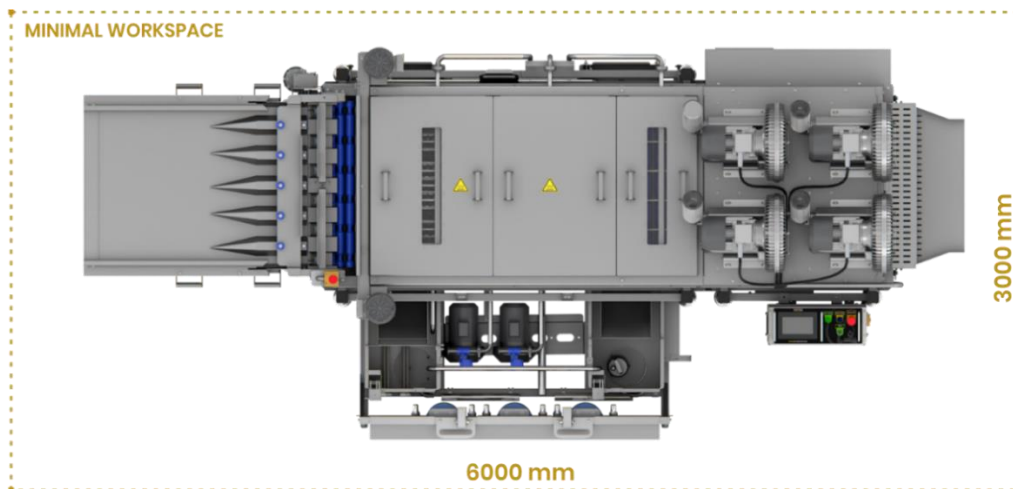

## Description

**Capacity:** 19 200 eggs/hour

**Replaces:** 50 people

**Power supply:** 40-50 kW 400 V 3/N/PE 50/60 Hz

**Dimensions:** 4507x2000x1765 mm

**Minimal workspace:** 3000x6000 mm

**Compressed air:** n/a

**Weight:** 1000 kg

**Water:** water from client's installation

**Operated by:** 4 persons

**Drain:** required

**Compatibility:** VEL-30, UVC-6, RZ-6, UDTJ-150/500

The MT-6 washes the eggs in a 3D fashion thanks to the use of specially designed rotating brushes which clean all of the eggs' surfaces. This allows for an exceptional level of cleanliness. First, the eggs are fed into the machine with the use of an integrated belt feeder. There, thanks to the use of specially profiled rollers, the eggs are rotated along their axis, while specially designed brushes wash the eggs at every angle, which results in a 3D washing effect. After washing, the eggs are transported into a drying section, where they are dried by a stream of warm air. The machine is made out of stainless steel EN 1.4301 (AISI 304).

DATE  
20.01.2021  
PROJECT  
DOK-LAY-EN12.1

AUTHOR  
ML

4507

**MT-6 tunnel egg washer**

**Typical workplaces:** egg breaking facilities, bakeries, confectioneries, pasta making, companies

**Capacity:** 15200 eggs/hour

**Power supply:** 40-50 kW 400 V 3~/N/PE 50/60 Hz

**Water connection:** water from client's installation

**Compressed air connection:** N/A

**Minimal workspace:** 3000 x 6000 mm

**Dimensions:** 4507 x 2000 x 1765 mm