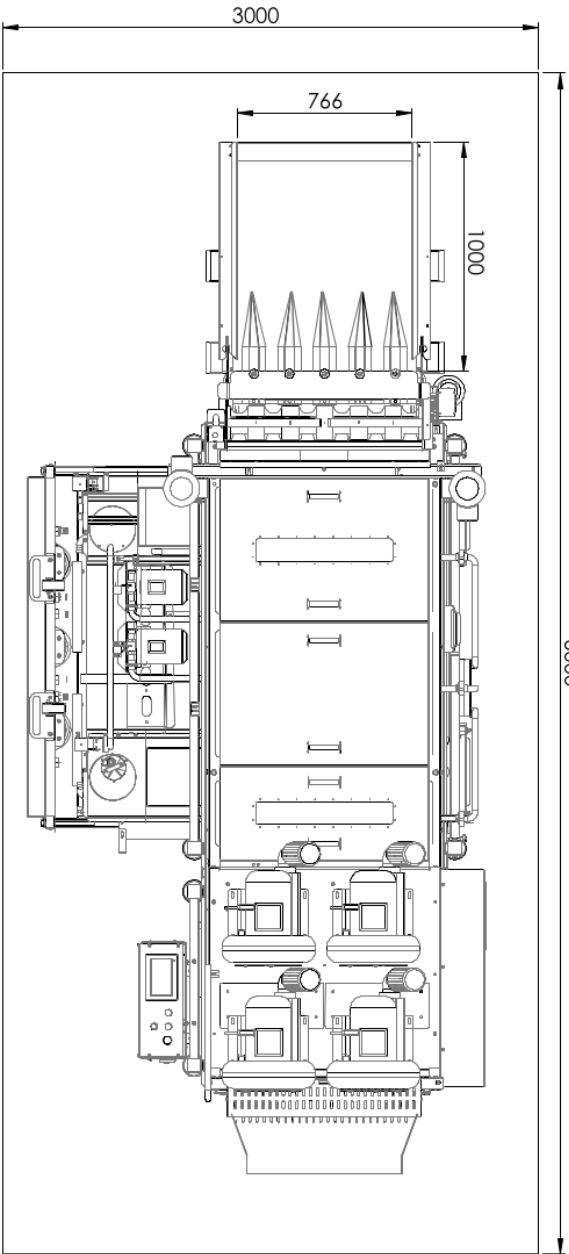

DATE
20.01.2021
PROJECT
DOK-LAY-EN12.1

AUTHOR
ML

4507

MT-6 tunnel egg washer

Capacity: 15200 eggs/hour

Power supply: 40-50 kW 400 V 3~/N/PE 50/60 Hz

Compressed air connection: N/A

Minimal workspace: 3000 x 6000 mm

Dimensions: 4507 x 2000 x 1765 mm

Operated by: 4 persons

Minimal wall clearance: the rear side - 600 mm

Additional information: Drainage access required

A	control panel
B1/B2/B3	connection: electrical/water/air
C	eggs input
D	eggs outlet
E	egg yolks outlet
F	egg white outlet
G	egg white outlet

OVO TECH

EGG PROCESSING MACHINES

All rights reserved
The design and technical specifications
is the sole property of OVO-TECH.
Any use of this product, including
reproduction, is strictly prohibited
without O's written permission & strictly
prohibited.