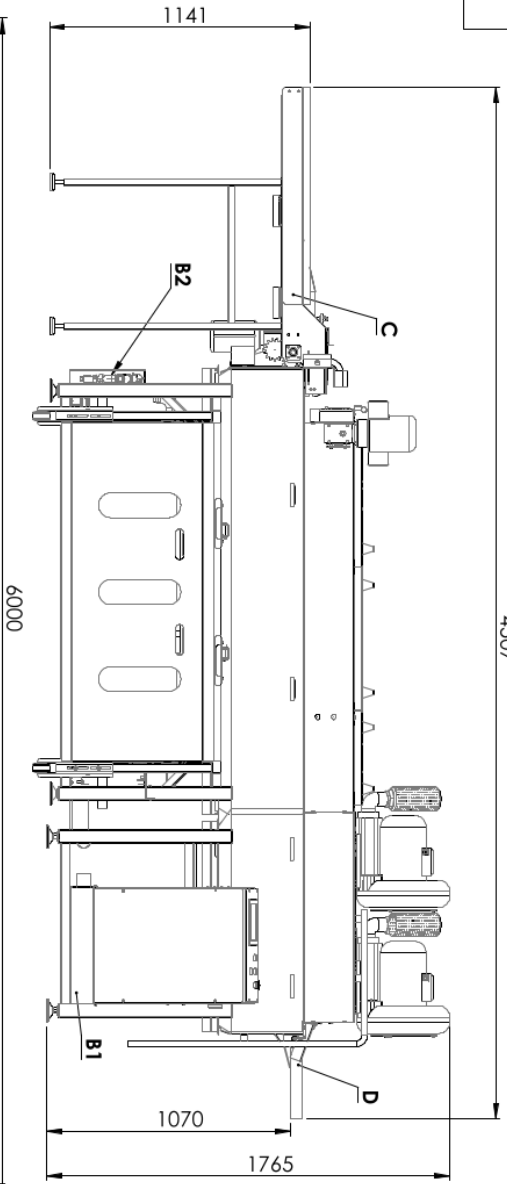

DATE
20.01.2021
PROJECT
DOK-LAY-EN12.1

AUTHOR
ML

4507

MT-6 tunnel egg washer

Capacity: 15200 eggs/hour

Power supply: 40-50 kW 400 V 3~/N/PE 50/60 Hz

Compressed air connection: N/A

Minimal workspace: 3000 x 6000 mm

Dimensions: 4507 x 2000 x 1765 mm

Operated by: 4 persons

Minimal wall clearance: the rear side - 600 mm

Additional information: Drainage access required

A	control panel
B1/B2/B3	connection: electrical/water/air
C	eggs input
D	eggs outlet
E	egg yolks outlet
F	egg white outlet
G	egg white outlet

OVO TECH

EGG PROCESSING MACHINES

All rights reserved
The design and technical specifications
is the sole property of OVO-TECH.
Any use of this product, including
reproduction, is strictly prohibited
without O's written permission & strictly
prohibited.