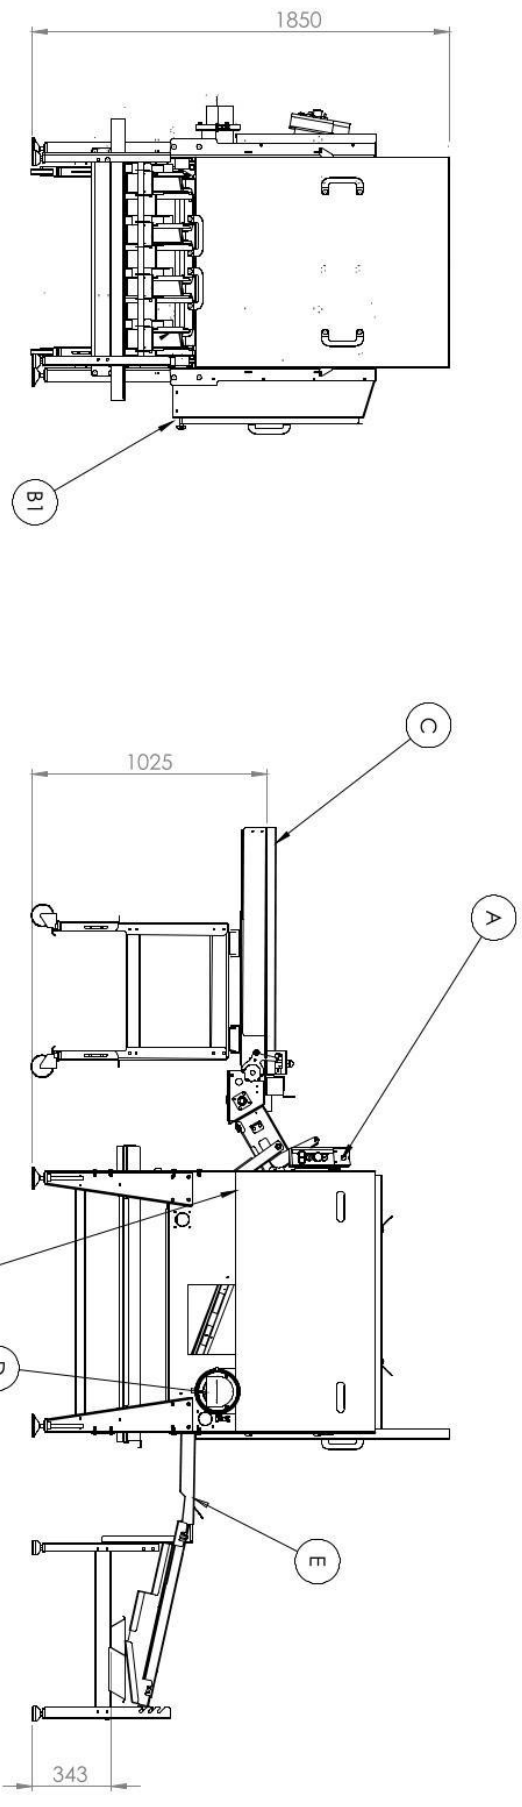

RX 6	
Typical workplaces:	egg breaking facilities, bakeries, confectioneries, pasta making companies
Capacity:	max. 30000 eggs/hour
Power supply:	3kW 400V 3N/PE 50/60 Hz 2kW 230V 3N/PE 50/60 Hz
Water connection:	input 1" output 2"
Compressed air connection:	
Minimal workspace:	4300 x 3000 mm
Dimensions:	3550x1530x1550
Opened by:	4-5 persons
Minimal wall clearance:	the rear side - 600 mm
Additional information:	N/A
A	control panel
B1/B2	connection electrical/water
C	eggs input
D	eggs/peels outlet
E	eggs yolks outlet
F	eggs yolks outlet
G	egg white outlet