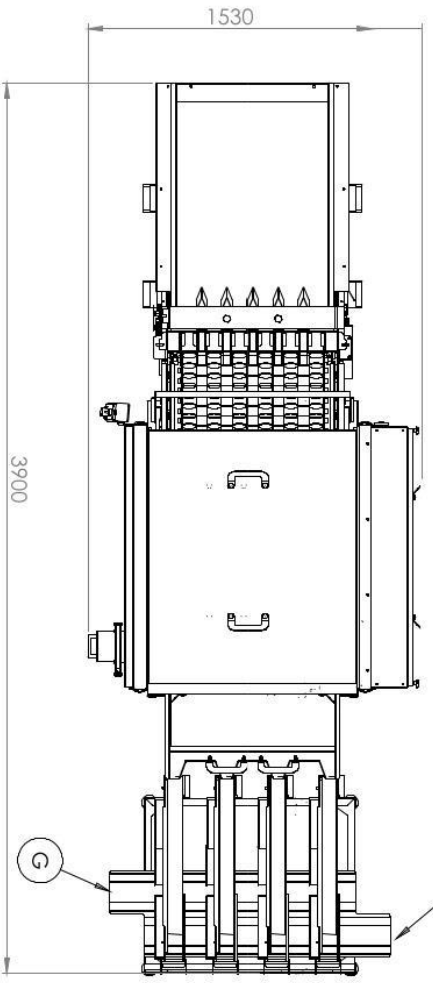

RX 6	
Typical workplaces:	egg breaking facilities, bakeries, confectioneries, pasta making companies
Capacity:	max. 30000 eggs/hour
Power supply:	3kW 400V 3N/PE 50/60 Hz 2kW 230V 3N/PE 50/60 Hz
Water connection:	input 1" output 2"
Compressed air connection:	
Minimal workspace:	4300 x 3000 mm
Dimensions:	3550x1530x1550
Opened by:	4-5 persons
Minimal wall clearance:	the rear side - 600 mm
Additional information:	N/A
A	control panel
B1/B2	connection electrical/water
C	eggs input
D	eggs/peels outlet
E	eggs yolks outlet
F	eggs yolks outlet
G	egg white outlet